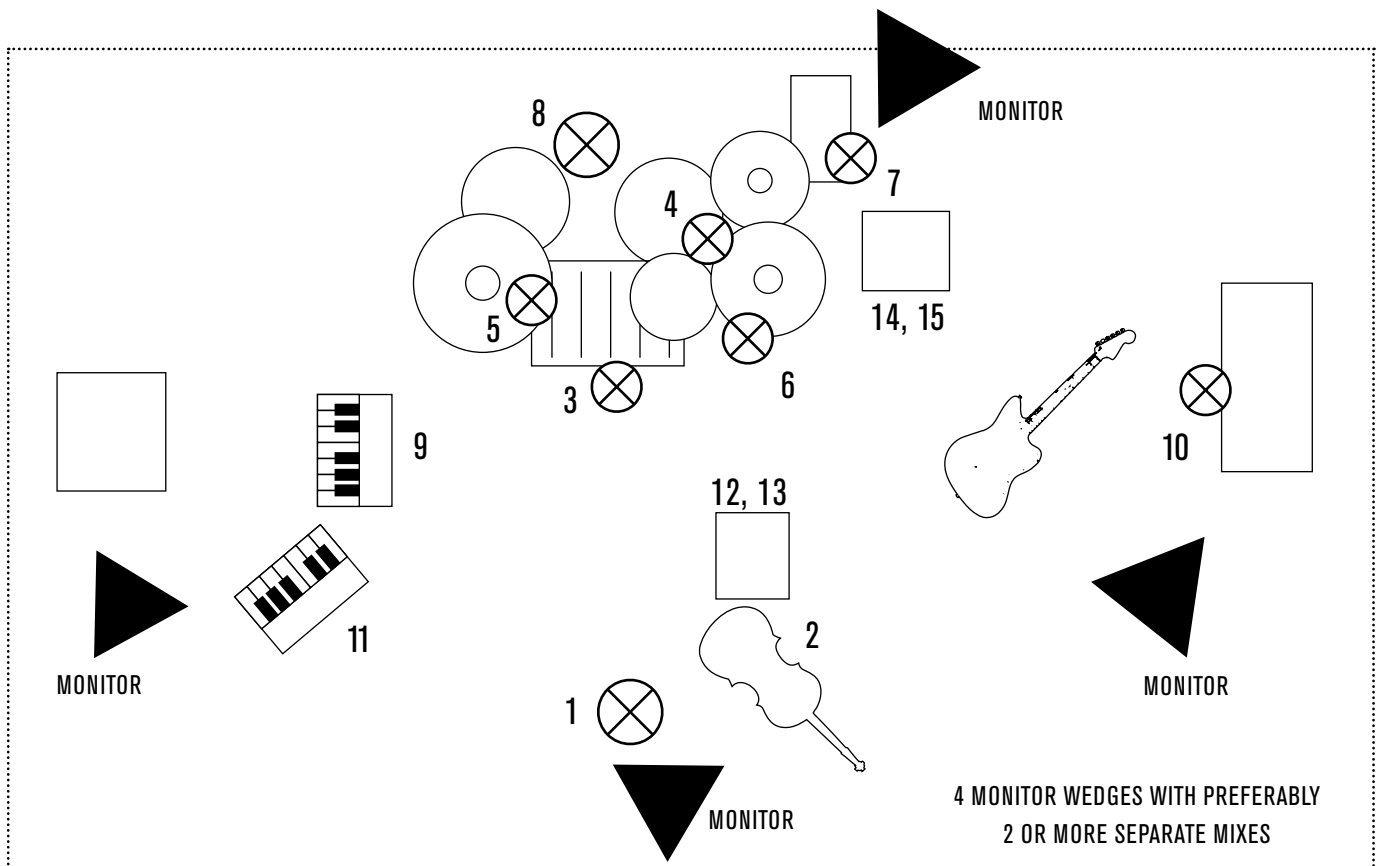

PARFUM BRUTAL

TECHNICAL RIDER

2016

1	Lead Vocals	Mic (SM 58), stand with boom
2	Violin	DI mono
3	BD	Mic
4	SD	Mic
5	OH L	Mic
6	OH R	Mic
7	Glockenspiel	Mic
8	Backing Vocals	Mic, stand with boom
9	Bass (Moog synth)	DI mono
10	Fender Bassman guitar amp	Mic
11	Synth	DI mono
12, 13	Sampler 1	DI stereo
14, 15	Sampler 2	DI stereo

◆
1 x beamer / projector required
◆